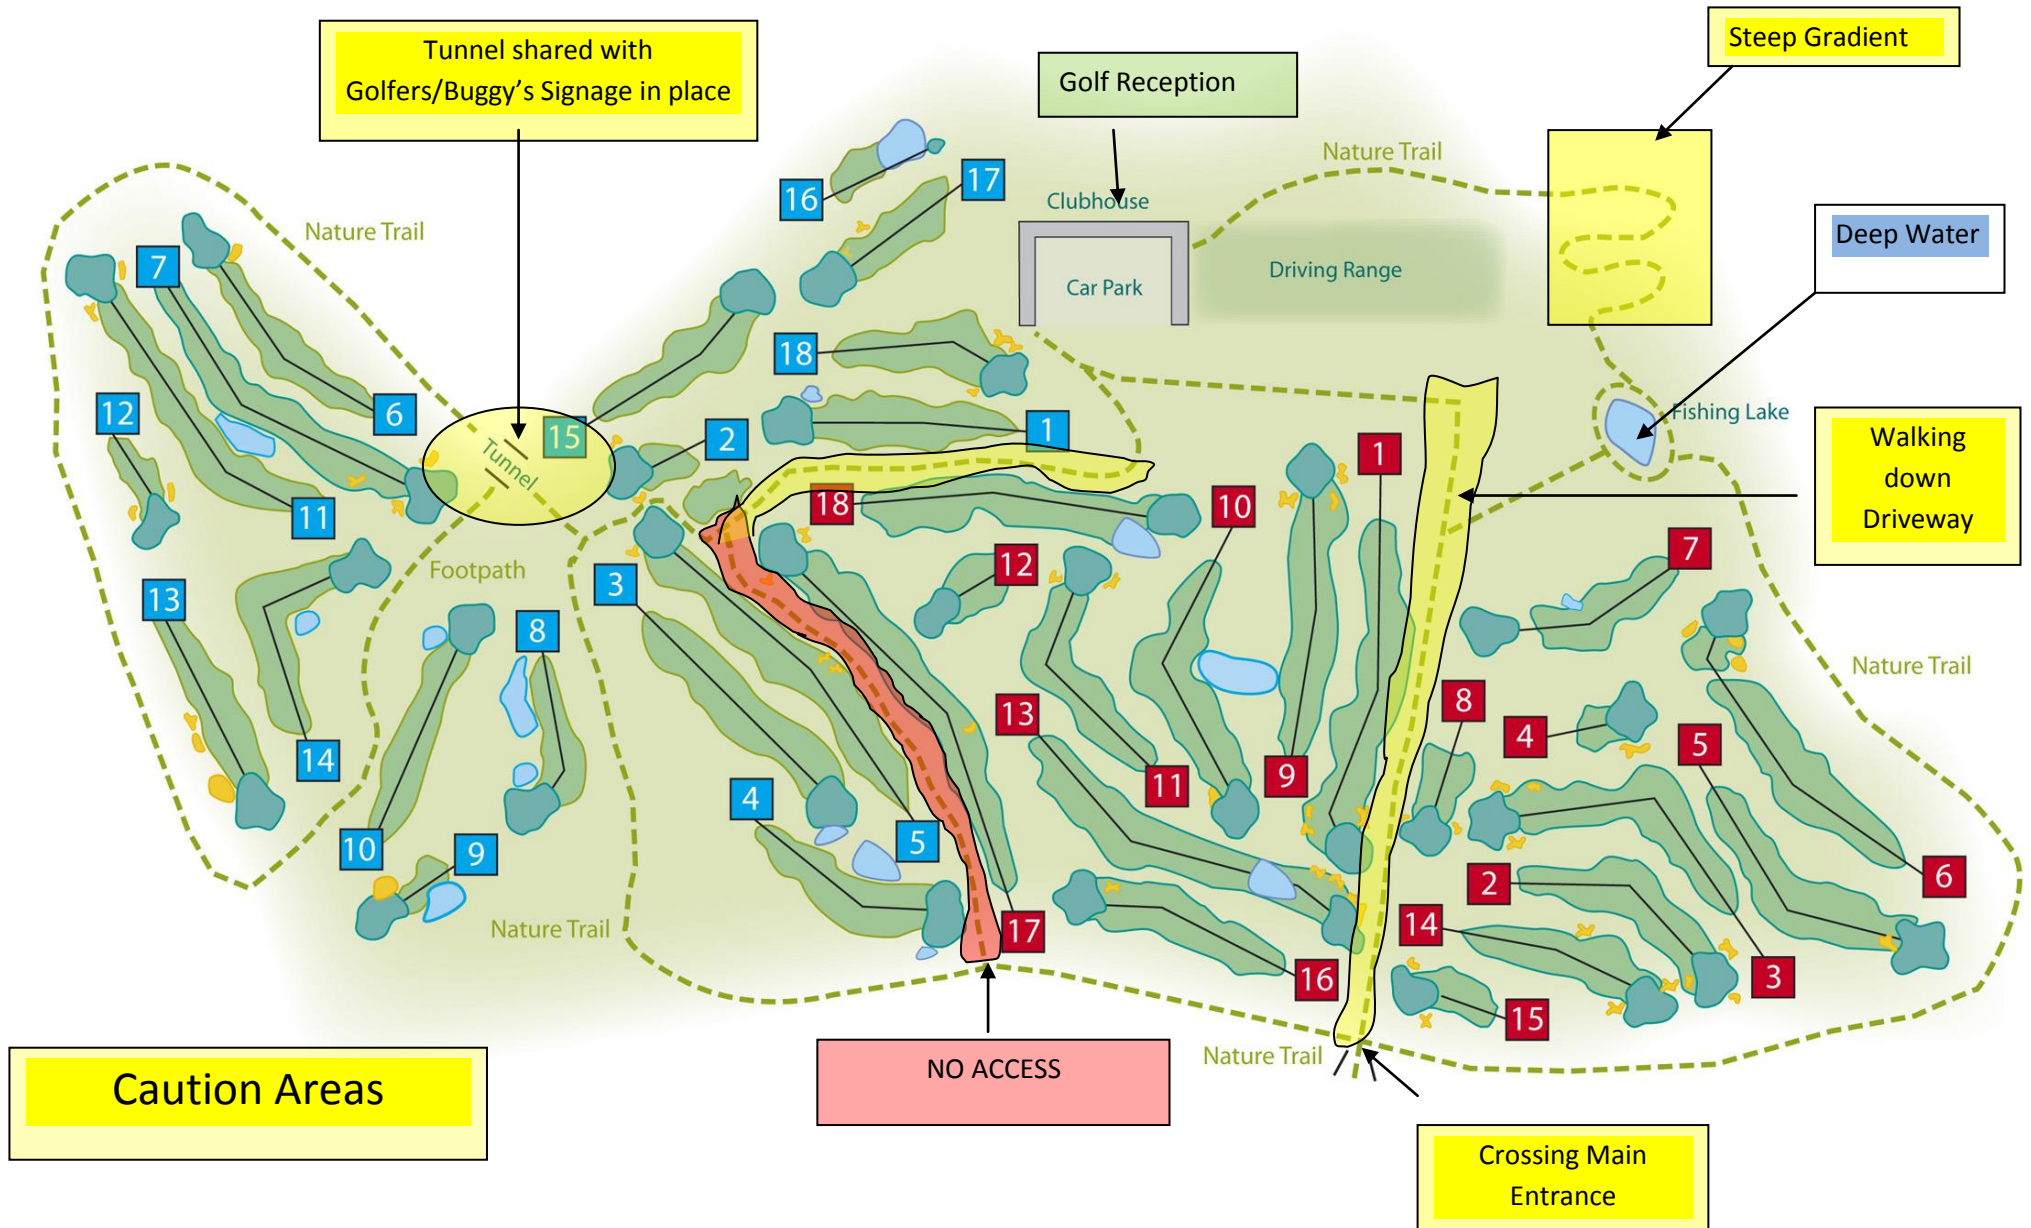

COTTRELL PARK NATURE TRAIL

HEALTH & SAFETY

All patrons **MUST** register in the Golf Reception before accessing Nature Trail/Lake

Caution **MUST** be taken on highlight Areas

All Dogs **MUST** be kept on the lead & waste removed

Suitable footwear **MUST** be worn

NO Swimming is permitted in the Lake

NO lighting of Fires/BBQ's

No Littering

If you encounter any problems please contact the **Golf Reception** on **01446 781781**